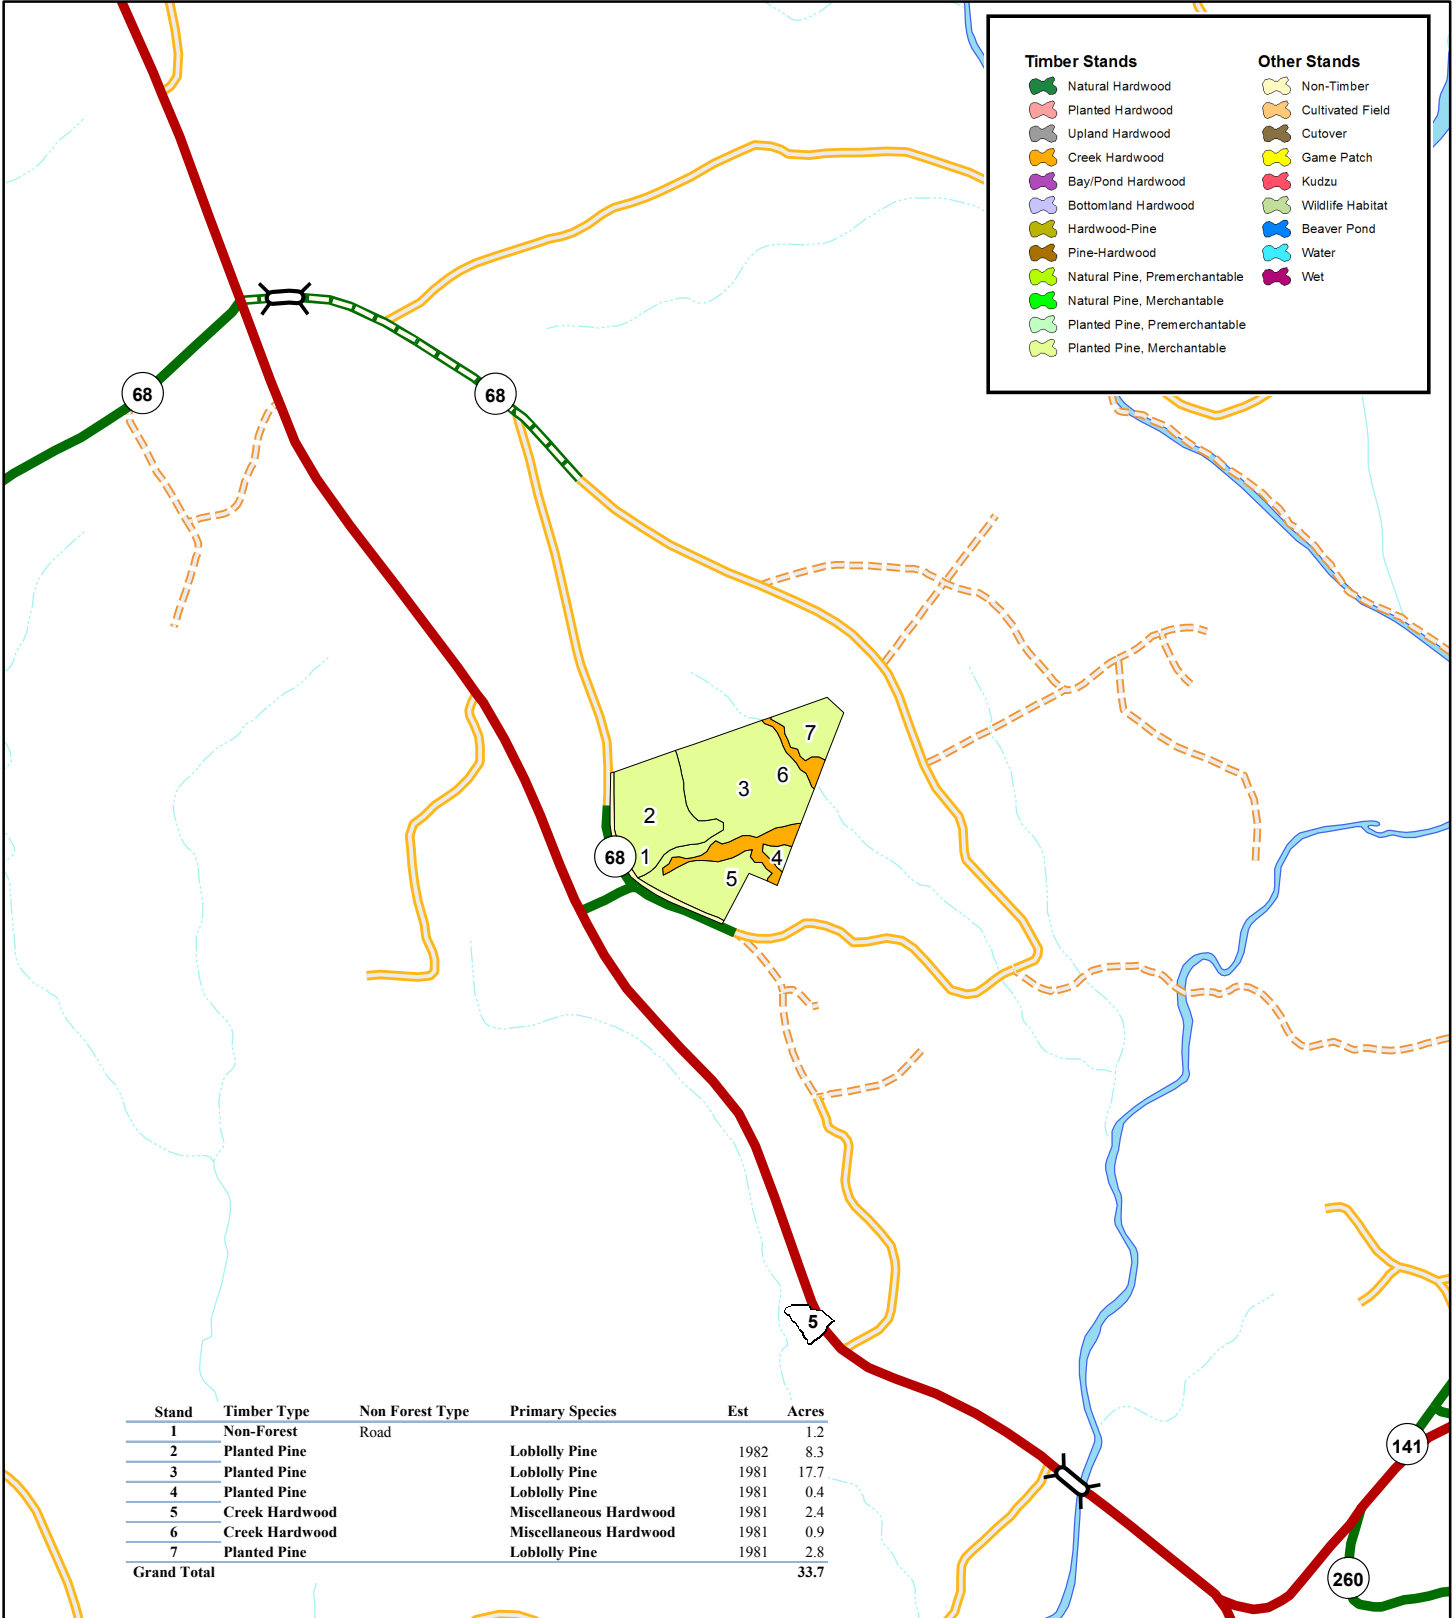

Timber Stands		Other Stands	
	Natural Hardwood		Non-Timber
	Planted Hardwood		Cultivated Field
	Upland Hardwood		Cutover
	Creek Hardwood		Game Patch
	Bay/Pond Hardwood		Kudzu
	Bottomland Hardwood		Wildlife Habitat
	Hardwood-Pine		Beaver Pond
	Pine-Hardwood		Water
	Natural Pine, Premerchantable		Wet
	Natural Pine, Merchantable		
	Planted Pine, Premerchantable		
	Planted Pine, Merchantable		

Stand	Timber Type	Non Forest Type	Primary Species	Est	Acres
1	Non-Forest	Road			1.2
2	Planted Pine		Loblolly Pine	1982	8.3
3	Planted Pine		Loblolly Pine	1981	17.7
4	Planted Pine		Loblolly Pine	1981	0.4
5	Creek Hardwood		Miscellaneous Hardwood	1981	2.4
6	Creek Hardwood		Miscellaneous Hardwood	1981	0.9
7	Planted Pine		Loblolly Pine	1981	2.8
<b>Grand Total</b>					<b>33.7</b>