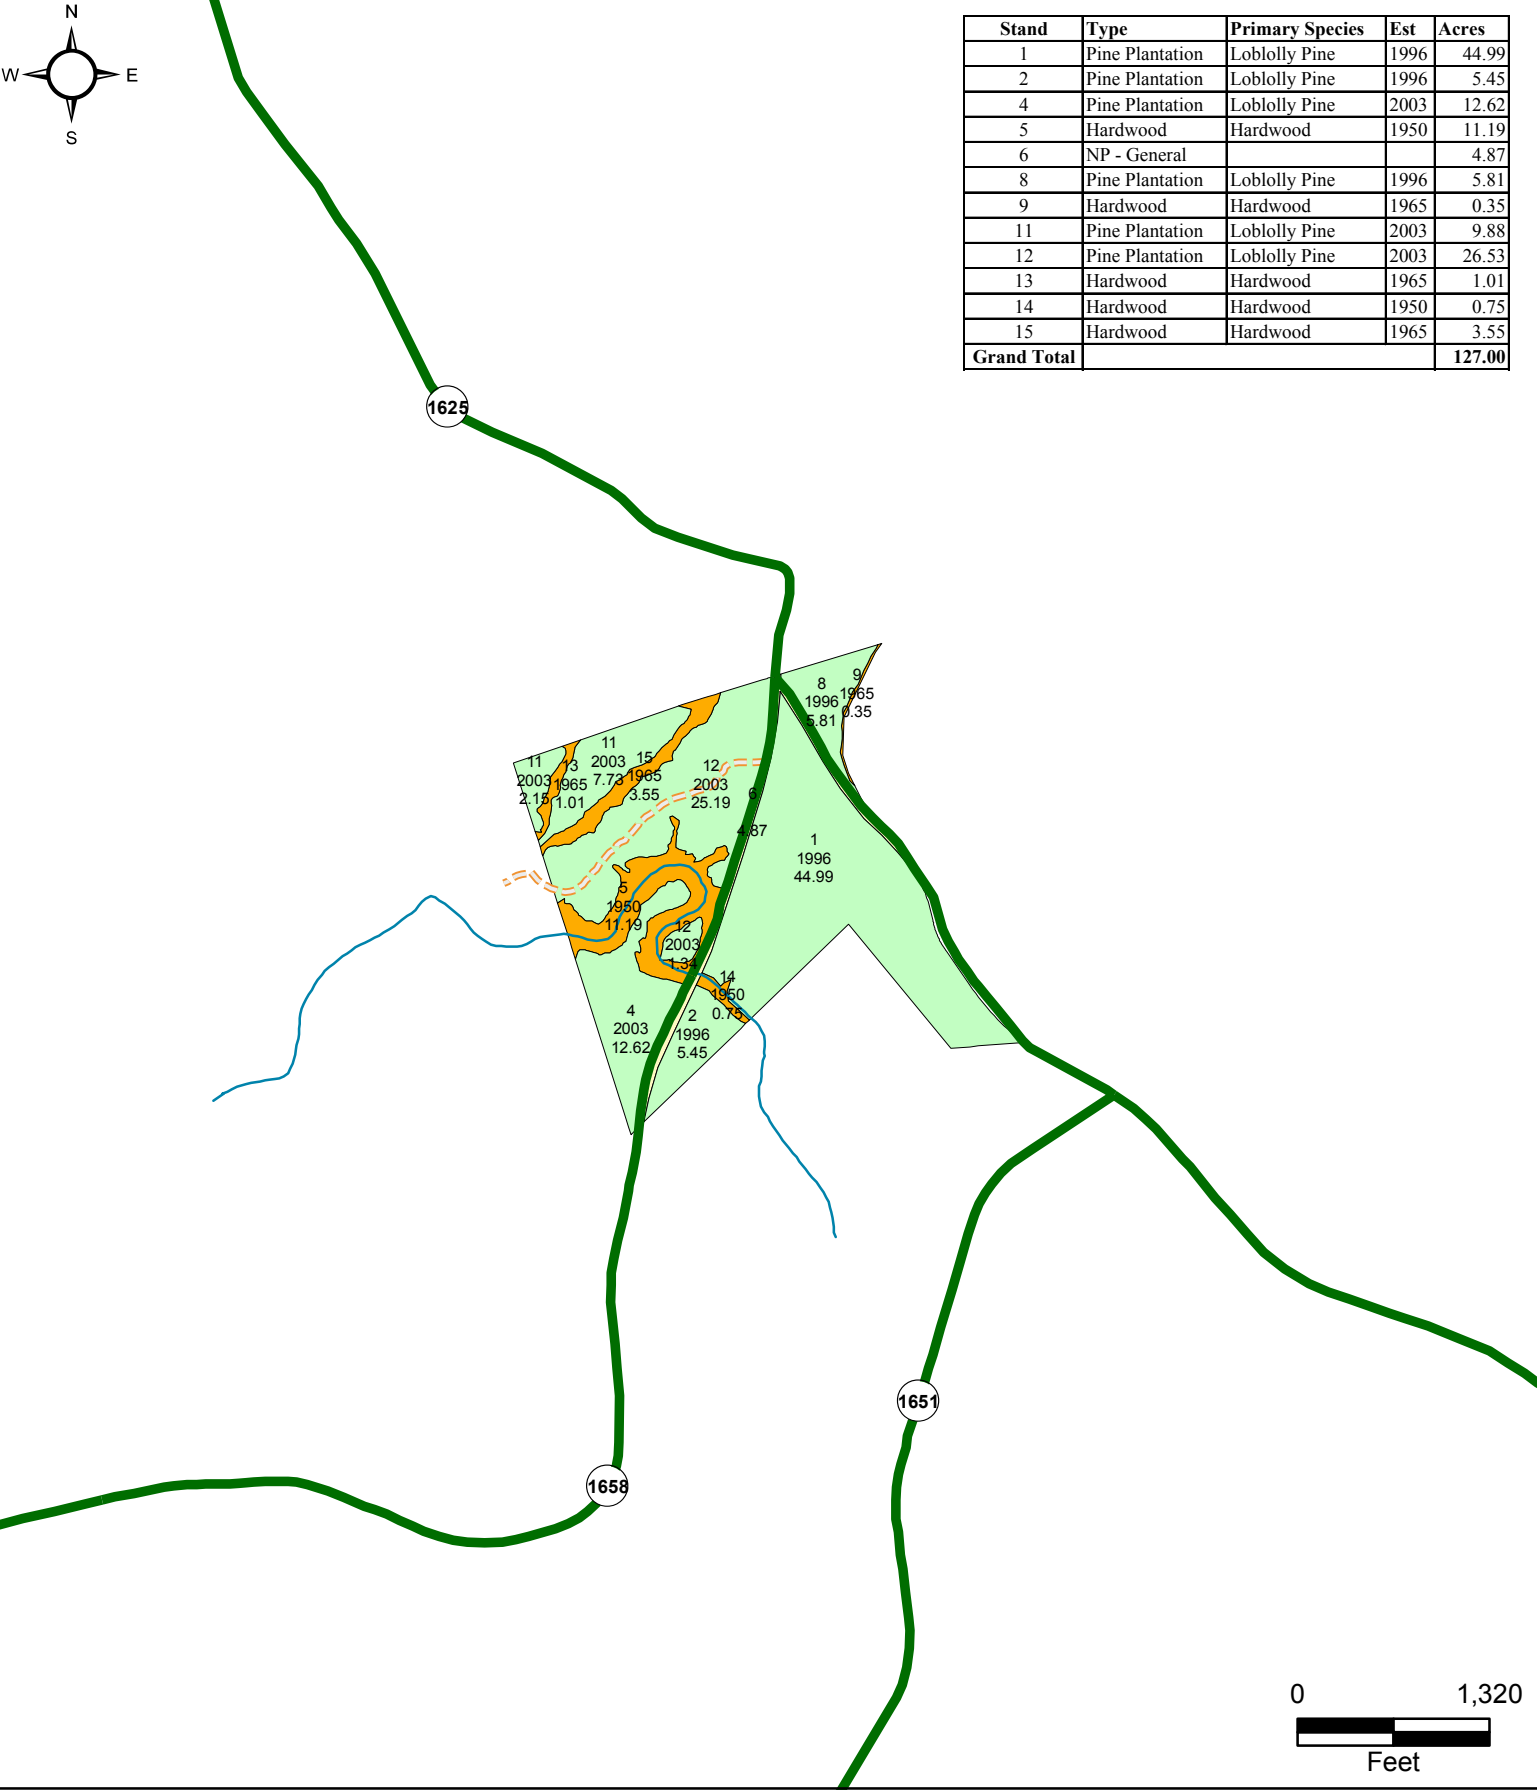

Stand	Type	Primary Species	Est	Acres
1	Pine Plantation	Loblolly Pine	1996	44.99
2	Pine Plantation	Loblolly Pine	1996	5.45
4	Pine Plantation	Loblolly Pine	2003	12.62
5	Hardwood	Hardwood	1950	11.19
6	NP - General			4.87
8	Pine Plantation	Loblolly Pine	1996	5.81
9	Hardwood	Hardwood	1965	0.35
11	Pine Plantation	Loblolly Pine	2003	9.88
12	Pine Plantation	Loblolly Pine	2003	26.53
13	Hardwood	Hardwood	1965	1.01
14	Hardwood	Hardwood	1950	0.75
15	Hardwood	Hardwood	1965	3.55
Grand Total				127.00

Timber Types		Key Stand Number Established Year Acreage
Creek Hardwood	Planted Pine, Merchantable	
Non-Timber	Planted Pine, Premerchantable	
Water	Natural Pine, Merchantable	
Cutover	Natural Pine, Premerchantable	

Timber Type Map
 Tract: 8901
 127.00± Acres
 Moore County, NC
 May 2008