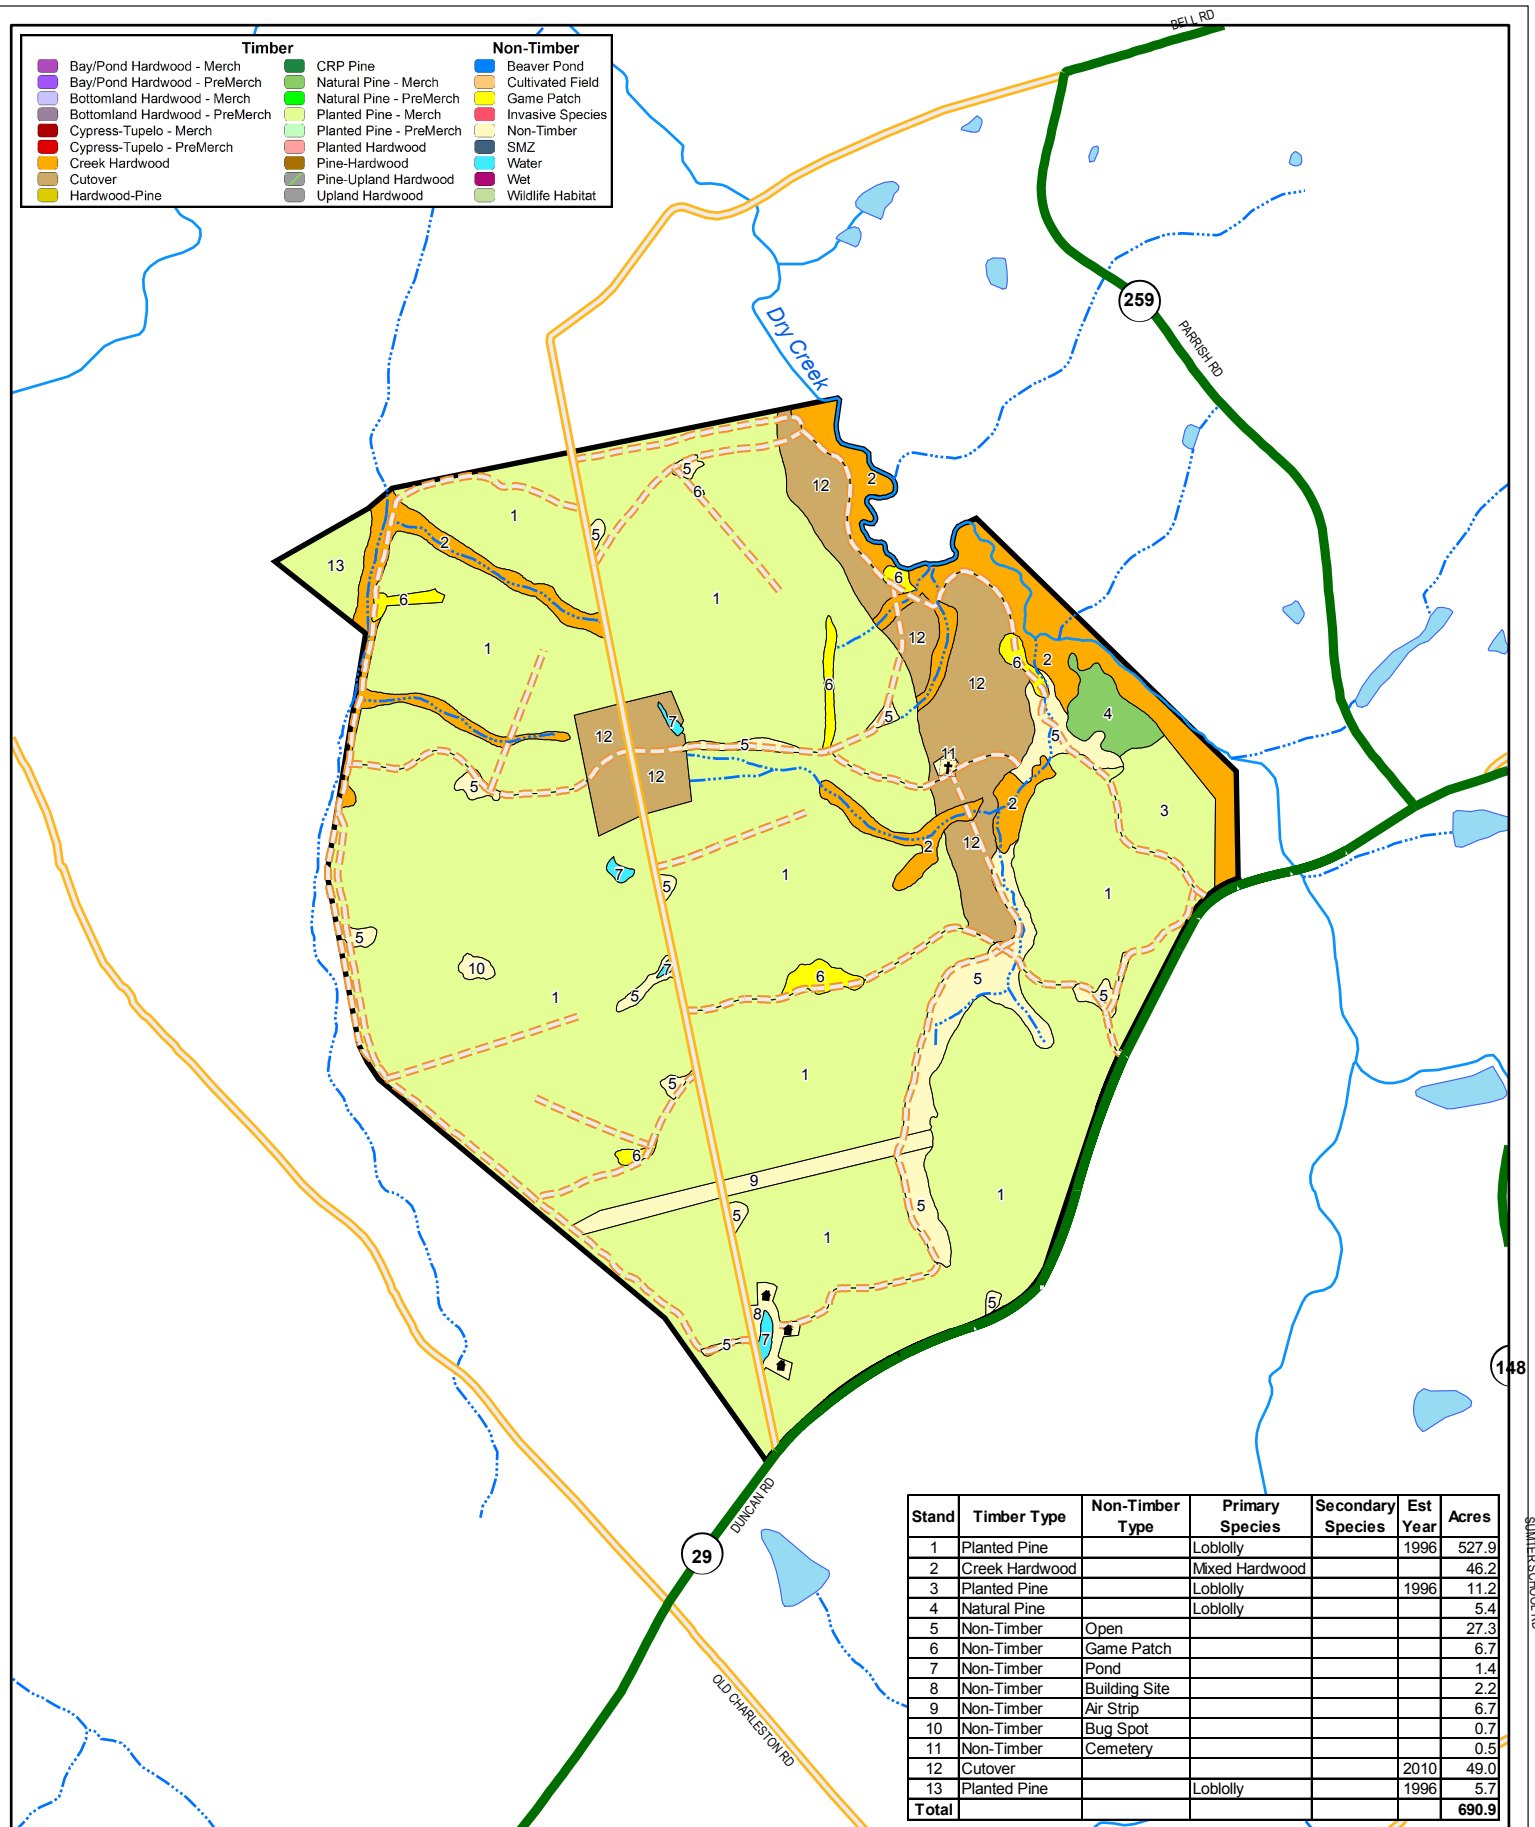

Timber		Non-Timber
Bay/Pond Hardwood - Merch	CRP Pine	Beaver Pond
Bay/Pond Hardwood - PreMerch	Natural Pine - Merch	Cultivated Field
Bottomland Hardwood - Merch	Natural Pine - PreMerch	Game Patch
Bottomland Hardwood - PreMerch	Planted Pine - Merch	Invasive Species
Cypress-Tupelo - Merch	Planted Pine - PreMerch	Non-Timber
Cypress-Tupelo - PreMerch	Planted Hardwood	SMZ
Creek Hardwood	Pine-Hardwood	Water
Cutover	Pine-Upland Hardwood	Wet
Hardwood-Pine	Upland Hardwood	Wildlife Habitat

Stand	Timber Type	Non-Timber Type	Primary Species	Secondary Species	Est Year	Acres
1	Planted Pine		Loblolly		1996	527.9
2	Creek Hardwood		Mixed Hardwood			46.2
3	Planted Pine		Loblolly		1996	11.2
4	Natural Pine		Loblolly			5.4
5	Non-Timber	Open				27.3
6	Non-Timber	Game Patch				6.7
7	Non-Timber	Pond				1.4
8	Non-Timber	Building Site				2.2
9	Non-Timber	Air Strip				6.7
10	Non-Timber	Bug Spot				0.7
11	Non-Timber	Cemetery				0.5
12	Cutover				2010	49.0
13	Planted Pine		Loblolly		1996	5.7
Total						690.9

Timber Type Map
 Whispering Pines Tree Farm, LLC
 Duncan Tract
 690.9± GIS Acres
 Saluda County, SC
 July 2011

SUMTER SCHOOL RD