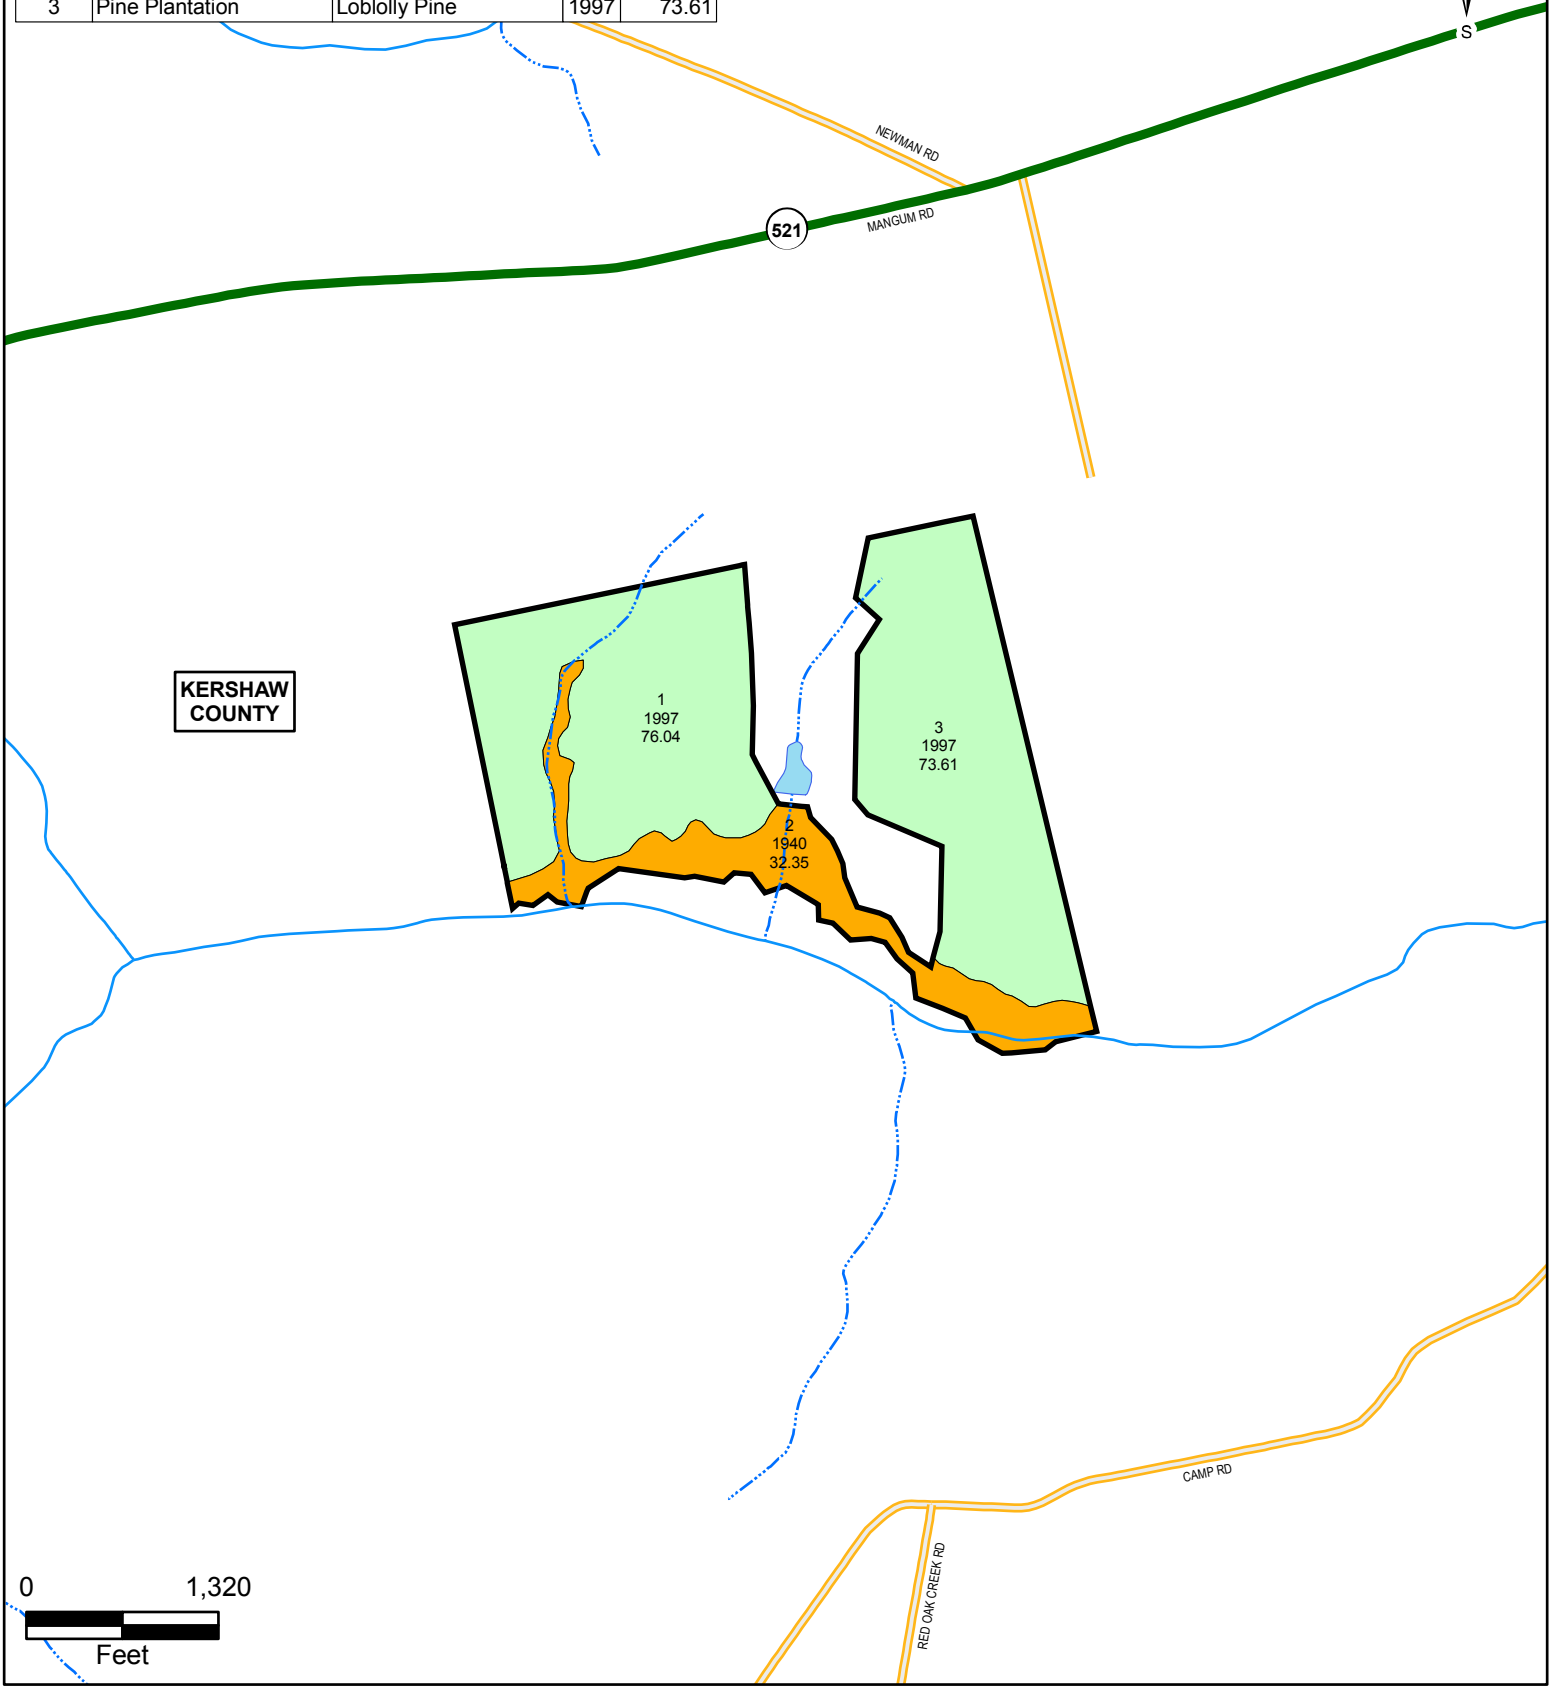

Stand	Type	Primary Species	Est	Acres
1	Pine Plantation	Loblolly Pine	1997	76.04
2	Hardwood Bottomland	Hardwood	1940	32.35
3	Pine Plantation	Loblolly Pine	1997	73.61

KERSHAW COUNTY

Timber Types		Key Stand Number Established Year Acreage
Creek Hardwood	Planted Pine, Merchantable	
Wildlife Opening	Planted Pine, Premerchantable	
Water	Natural Pine, Merchantable	
Cutover	Natural Pine, Premerchantable	

Timber Type Map  
 Tract: 8938  
 182.00± Acres  
 Kershaw County, SC  
 May 2010